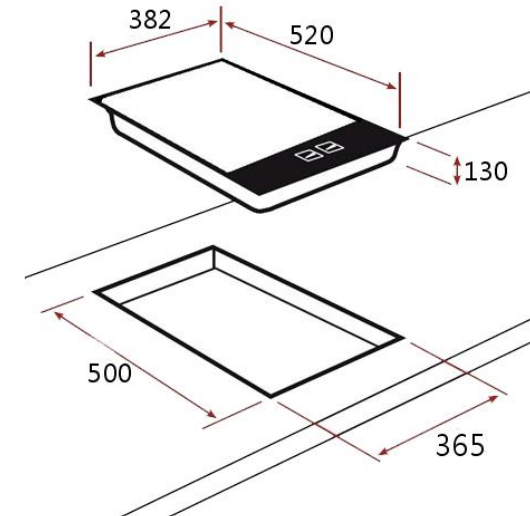

PRODUCT CARD

38CM SCHOTTCERAN,E.G.O.INDUCTION TECHNOLOGY

SCHOTT CERAN GLASS SINGLE WOK HOB

MODEL: BRW380GL

D(mm)	W (mm)	H (mm)
520	382	130

Features

Germany made original E.G.O. induction base and control/Germany made original SCHOTT CERAN glass

Variable 9-level sliding power control with LED display/Automatic booster cooking phase & pan recognition

Minute minder, timer with switch-off feature/Residual heat indicator & Low temperature function

Central switch-off control & child safety and control lock/High grade stainless steel full size framing

Providin 1 Wok cooking zone 3000 W

Specifications

Voltage Rating: 220–240 V~ 50 Hz

Max Rated Inputs: 3kw

Power Cord:10 amp 3 Pin Plug

Product Size D×W×H (mm): 520 x 382 x 130

Package Size D×W×H (mm): 600 x 460 x 180

Product Weight:9.5 kg/Package Weight:10.8 kg